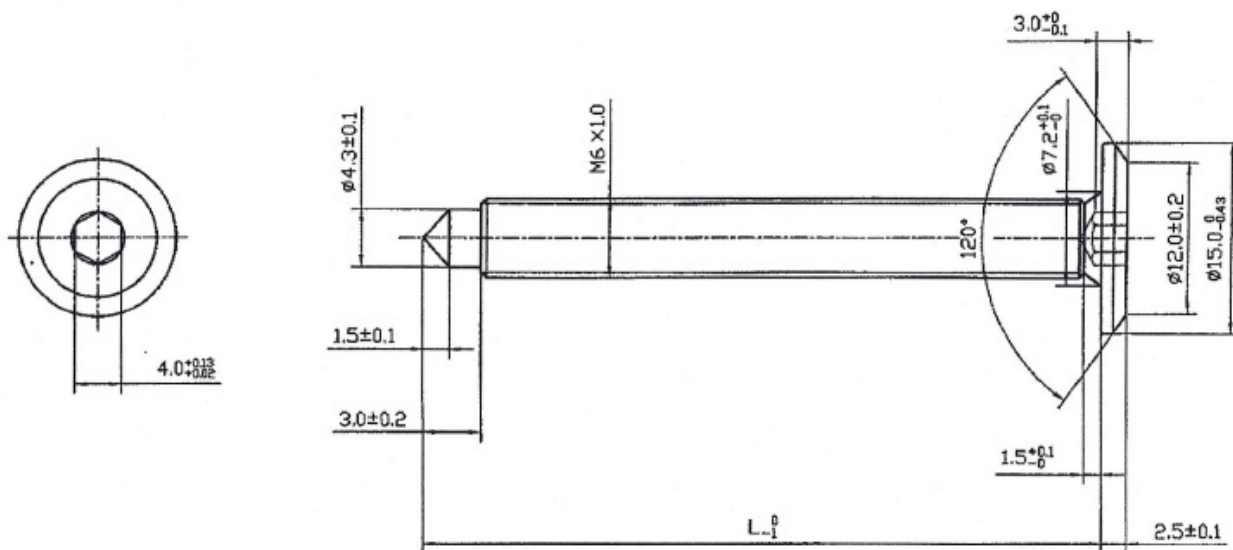

PRODUCT SHEET

Description:

Fifteen Screw, M6x60mm (58+3), SS316, Pointed

Item number:

12.01.660-1

Units	Box	Carton	HS Code	Barcode
Pcs.	200	1400	7318155290	
				5704866020541

Length specifications

L ₁
26
31
36
41
46
51
61
71
81
91
101